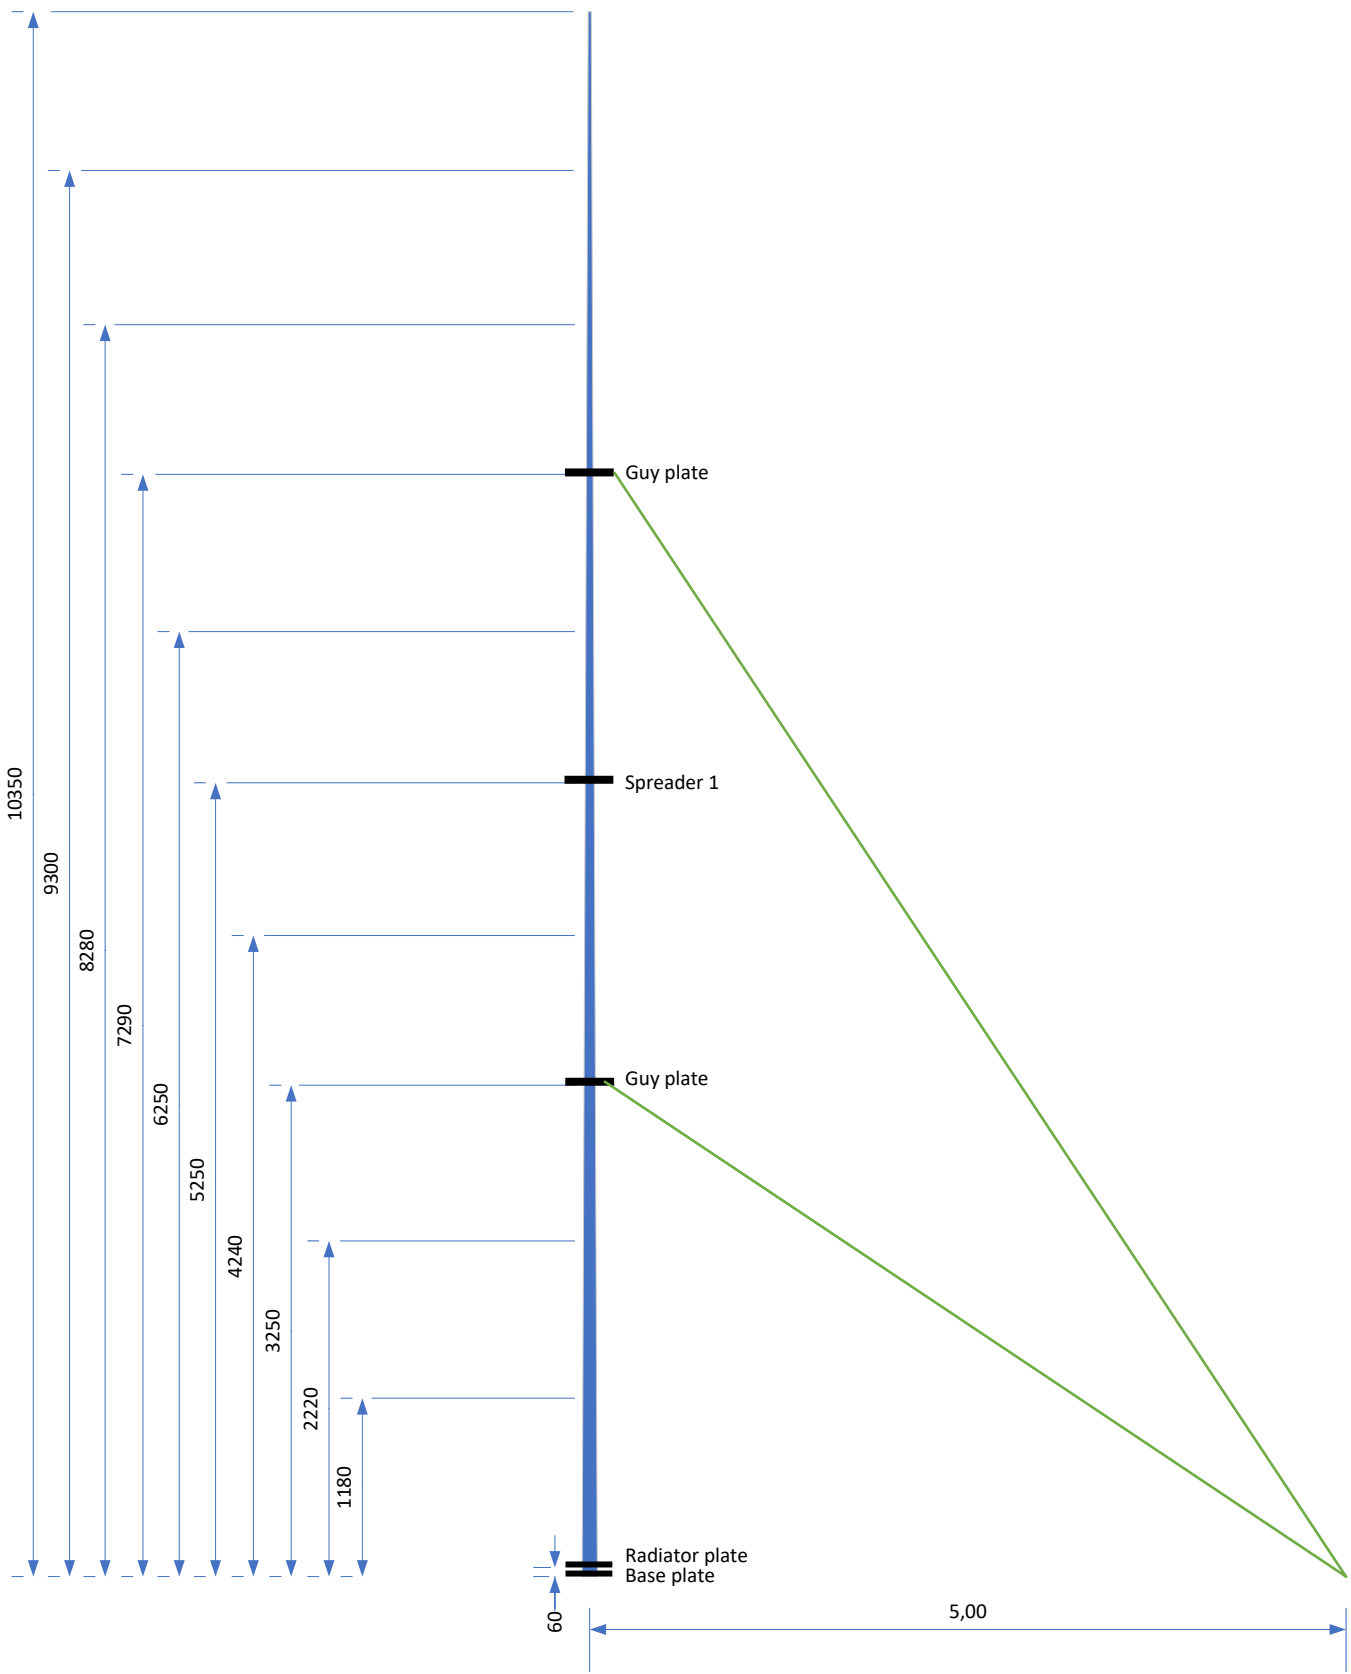

Wire: 0.75mm² VD

- 10m: 248.5cm with 3.5cm loop back
- 12m: 279.5cm with 4 cm loop back
- 17m: 383.5cm with 5cm loop back
- 20m: 494.0cm with 23cm loop back
- 30m: 689.5cm with 2.5cm loop back
- 40m: 1013cm no loop back

Radials: 24x 3.5m 0.75mm²

DXCommander 10-40m – v2

DX Commander 10-40m – v2